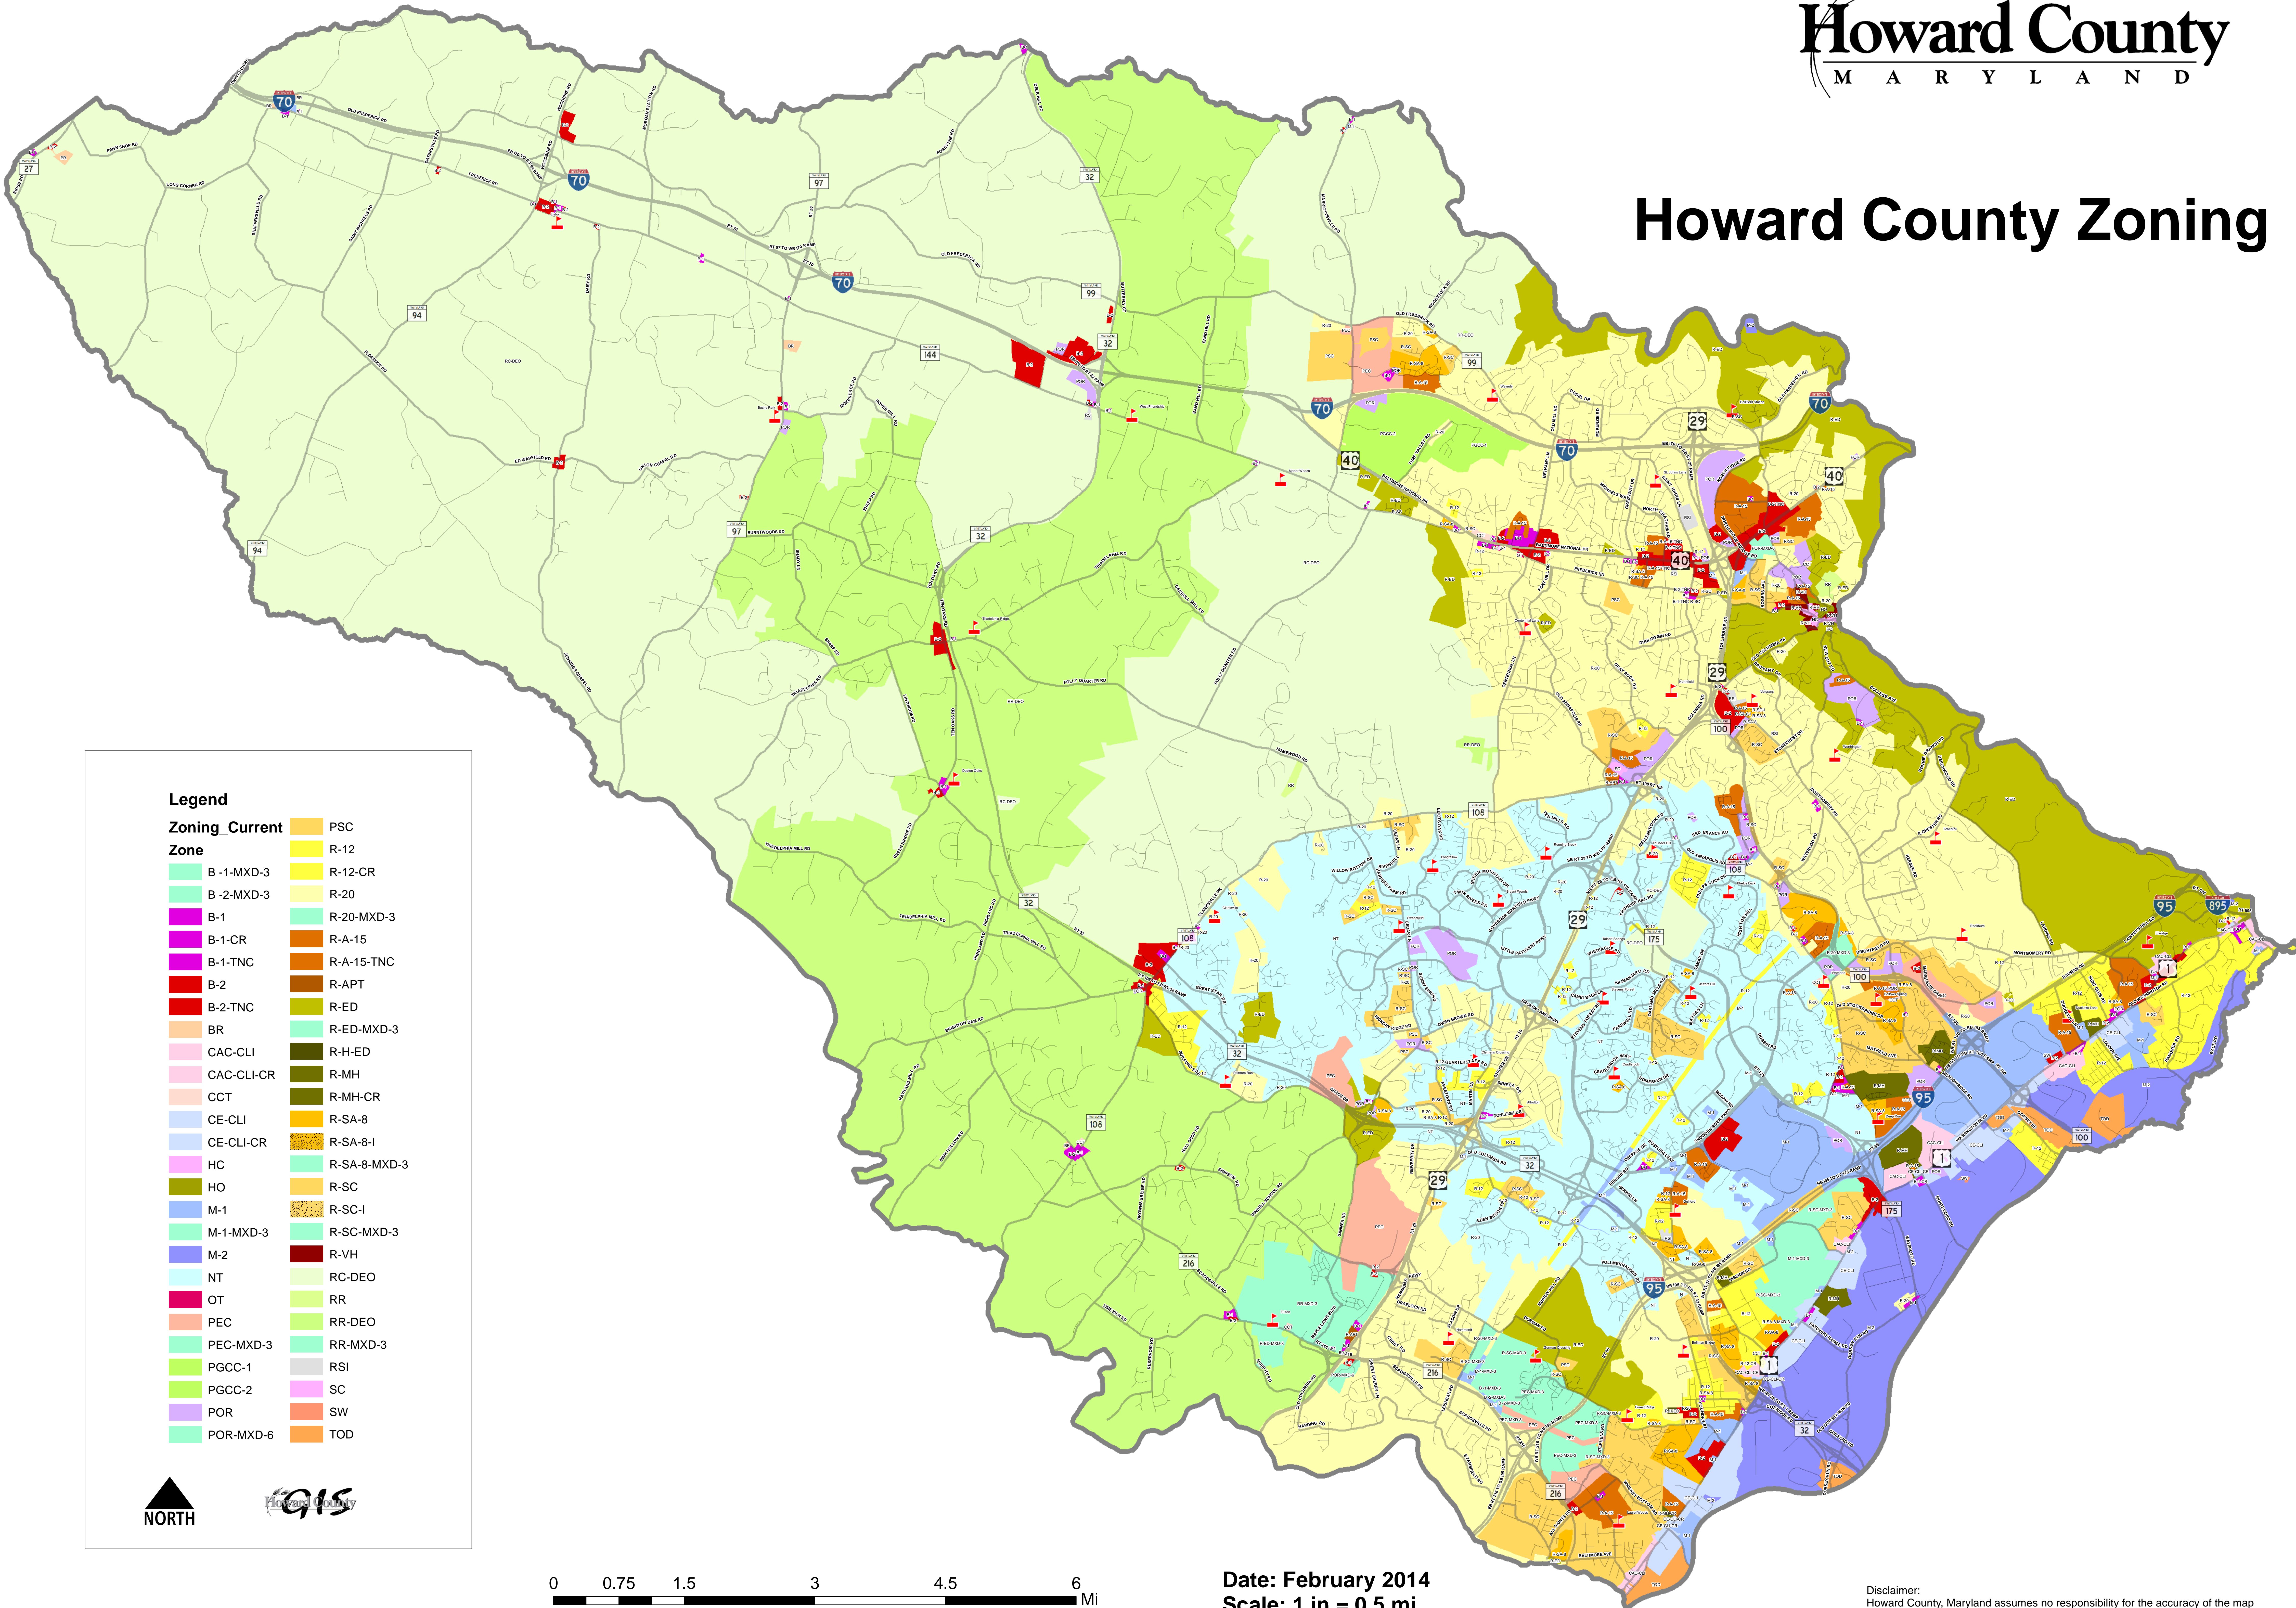

Howard County Zoning

0 0.75 1.5 3 4.5 6 Mi

Date: February 2014
Scale: 1 in = 0.5 mi

Disclaimer:
Howard County, Maryland assumes no responsibility for the accuracy of the map or the information contained herein or derived therefrom. The buyer and/or user assumes all risks and liabilities whatsoever resulting from or arising out of the use of this map. There are no oral agreements or warranties relating to this sale and/or use of this map.