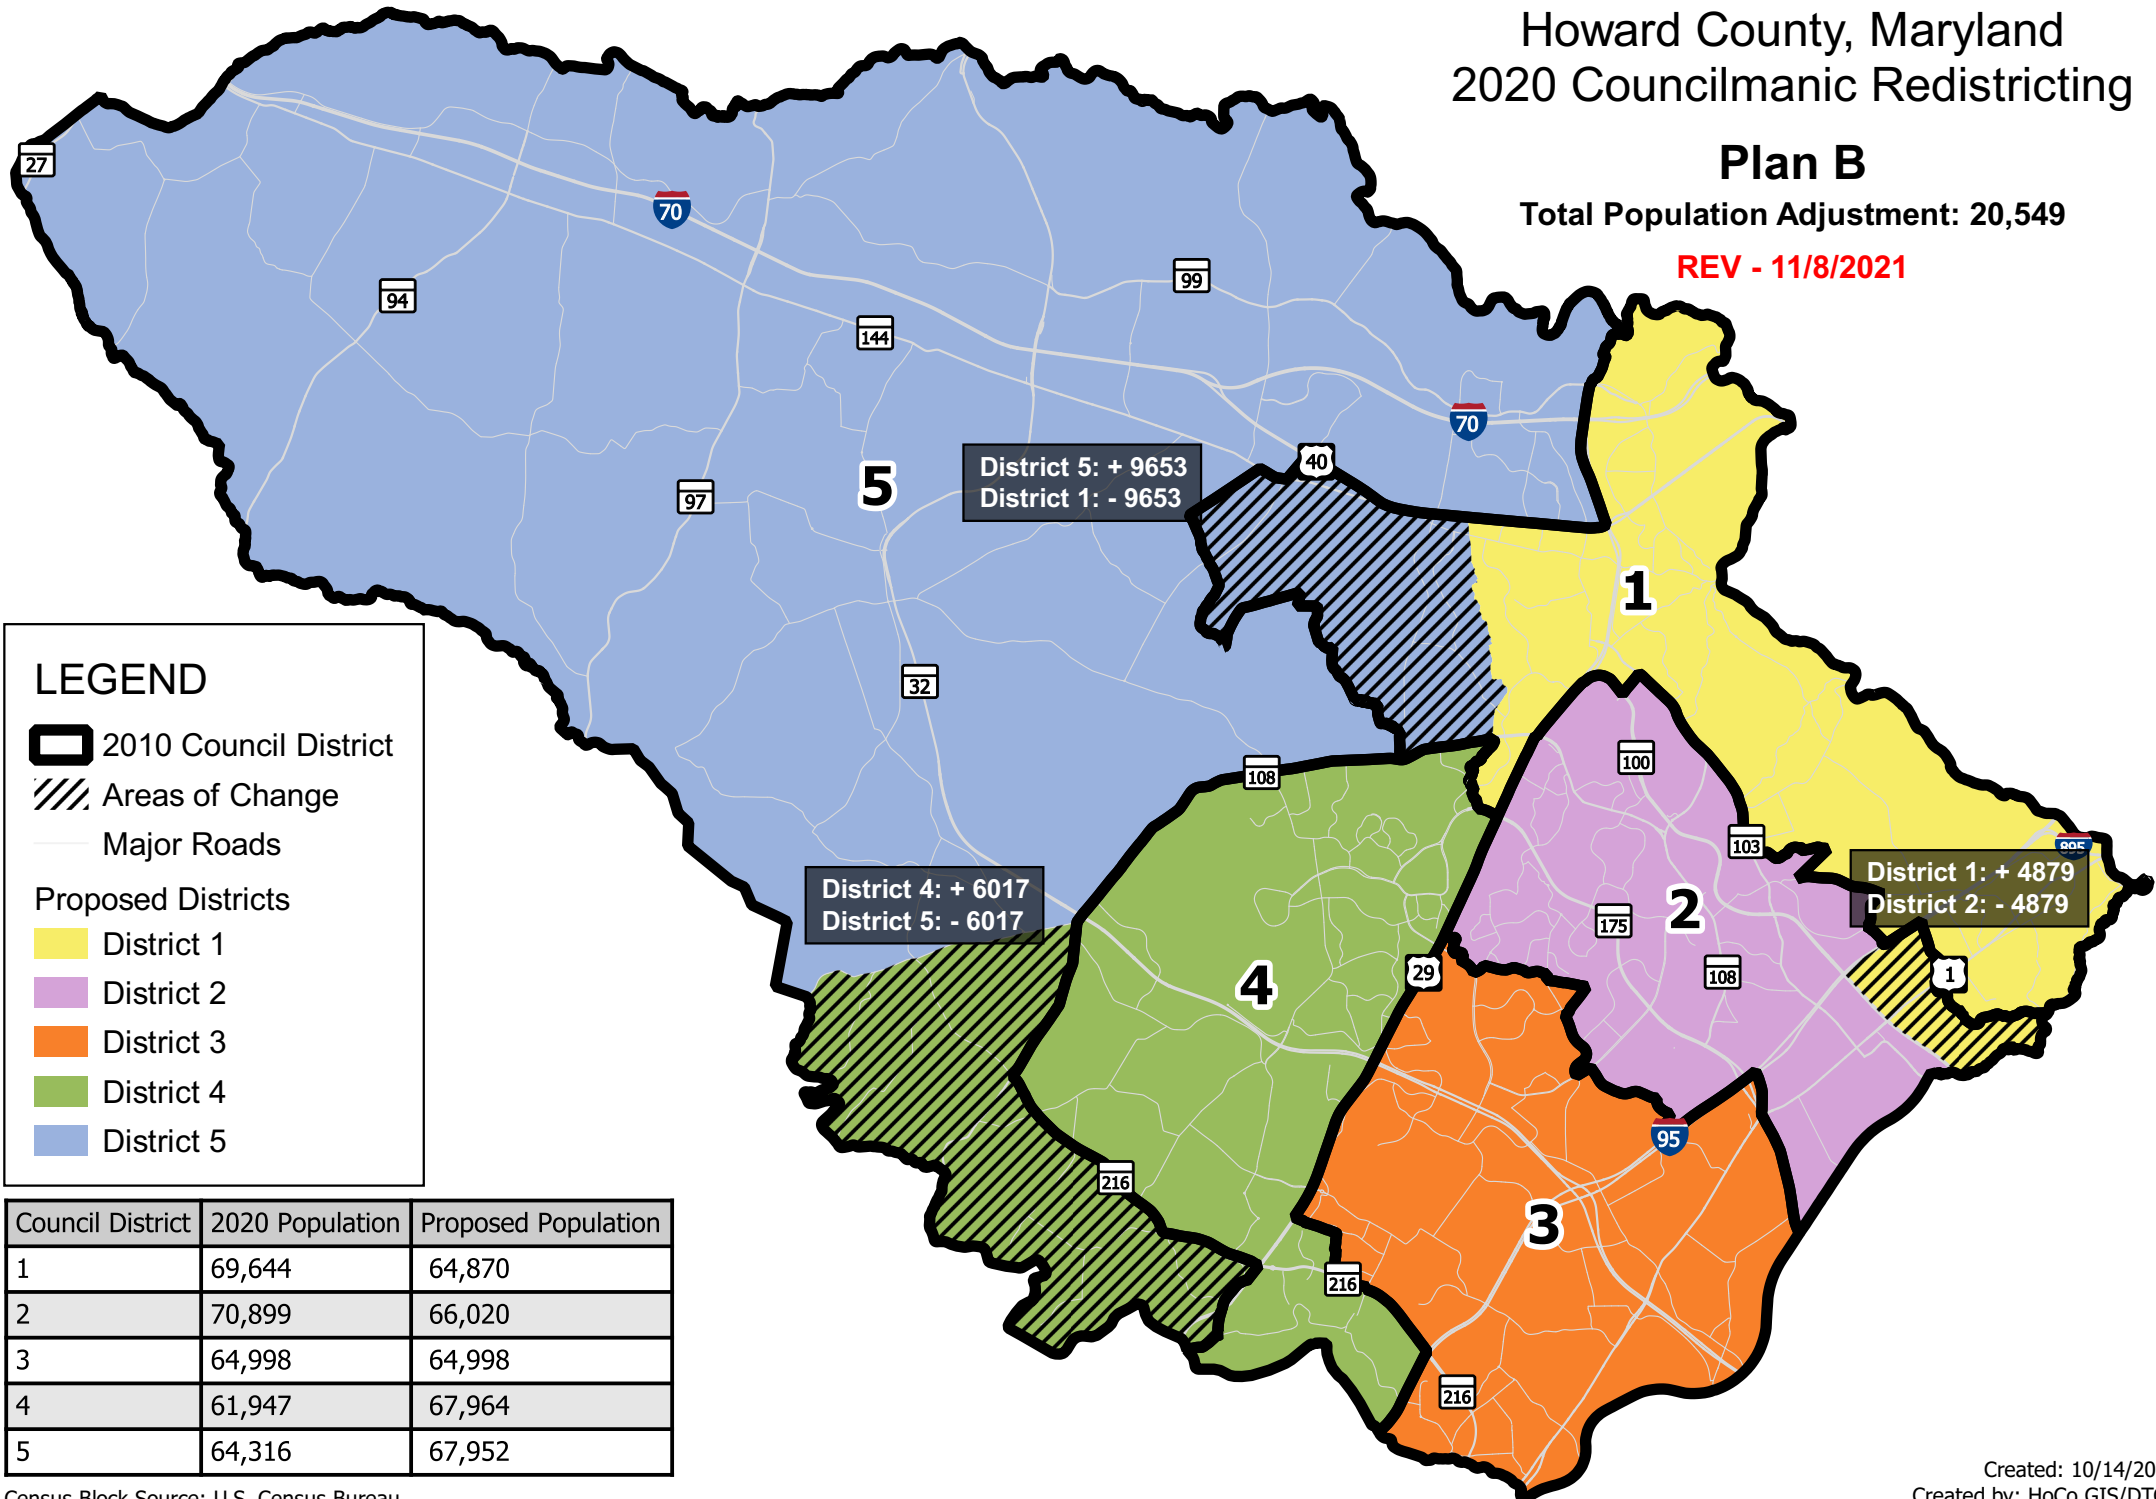

Howard County, Maryland 2020 Councilmanic Redistricting

Plan B

Total Population Adjustment: 20,549

REV - 11/8/2021

LEGEND

2010 Council District

Areas of Change

Major Roads

Proposed Districts

District 1

District 2

District 3

District 4

District 5

Council District	2020 Population	Proposed Population
1	69,644	64,870
2	70,899	66,020
3	64,998	64,998
4	61,947	67,964
5	64,316	67,952