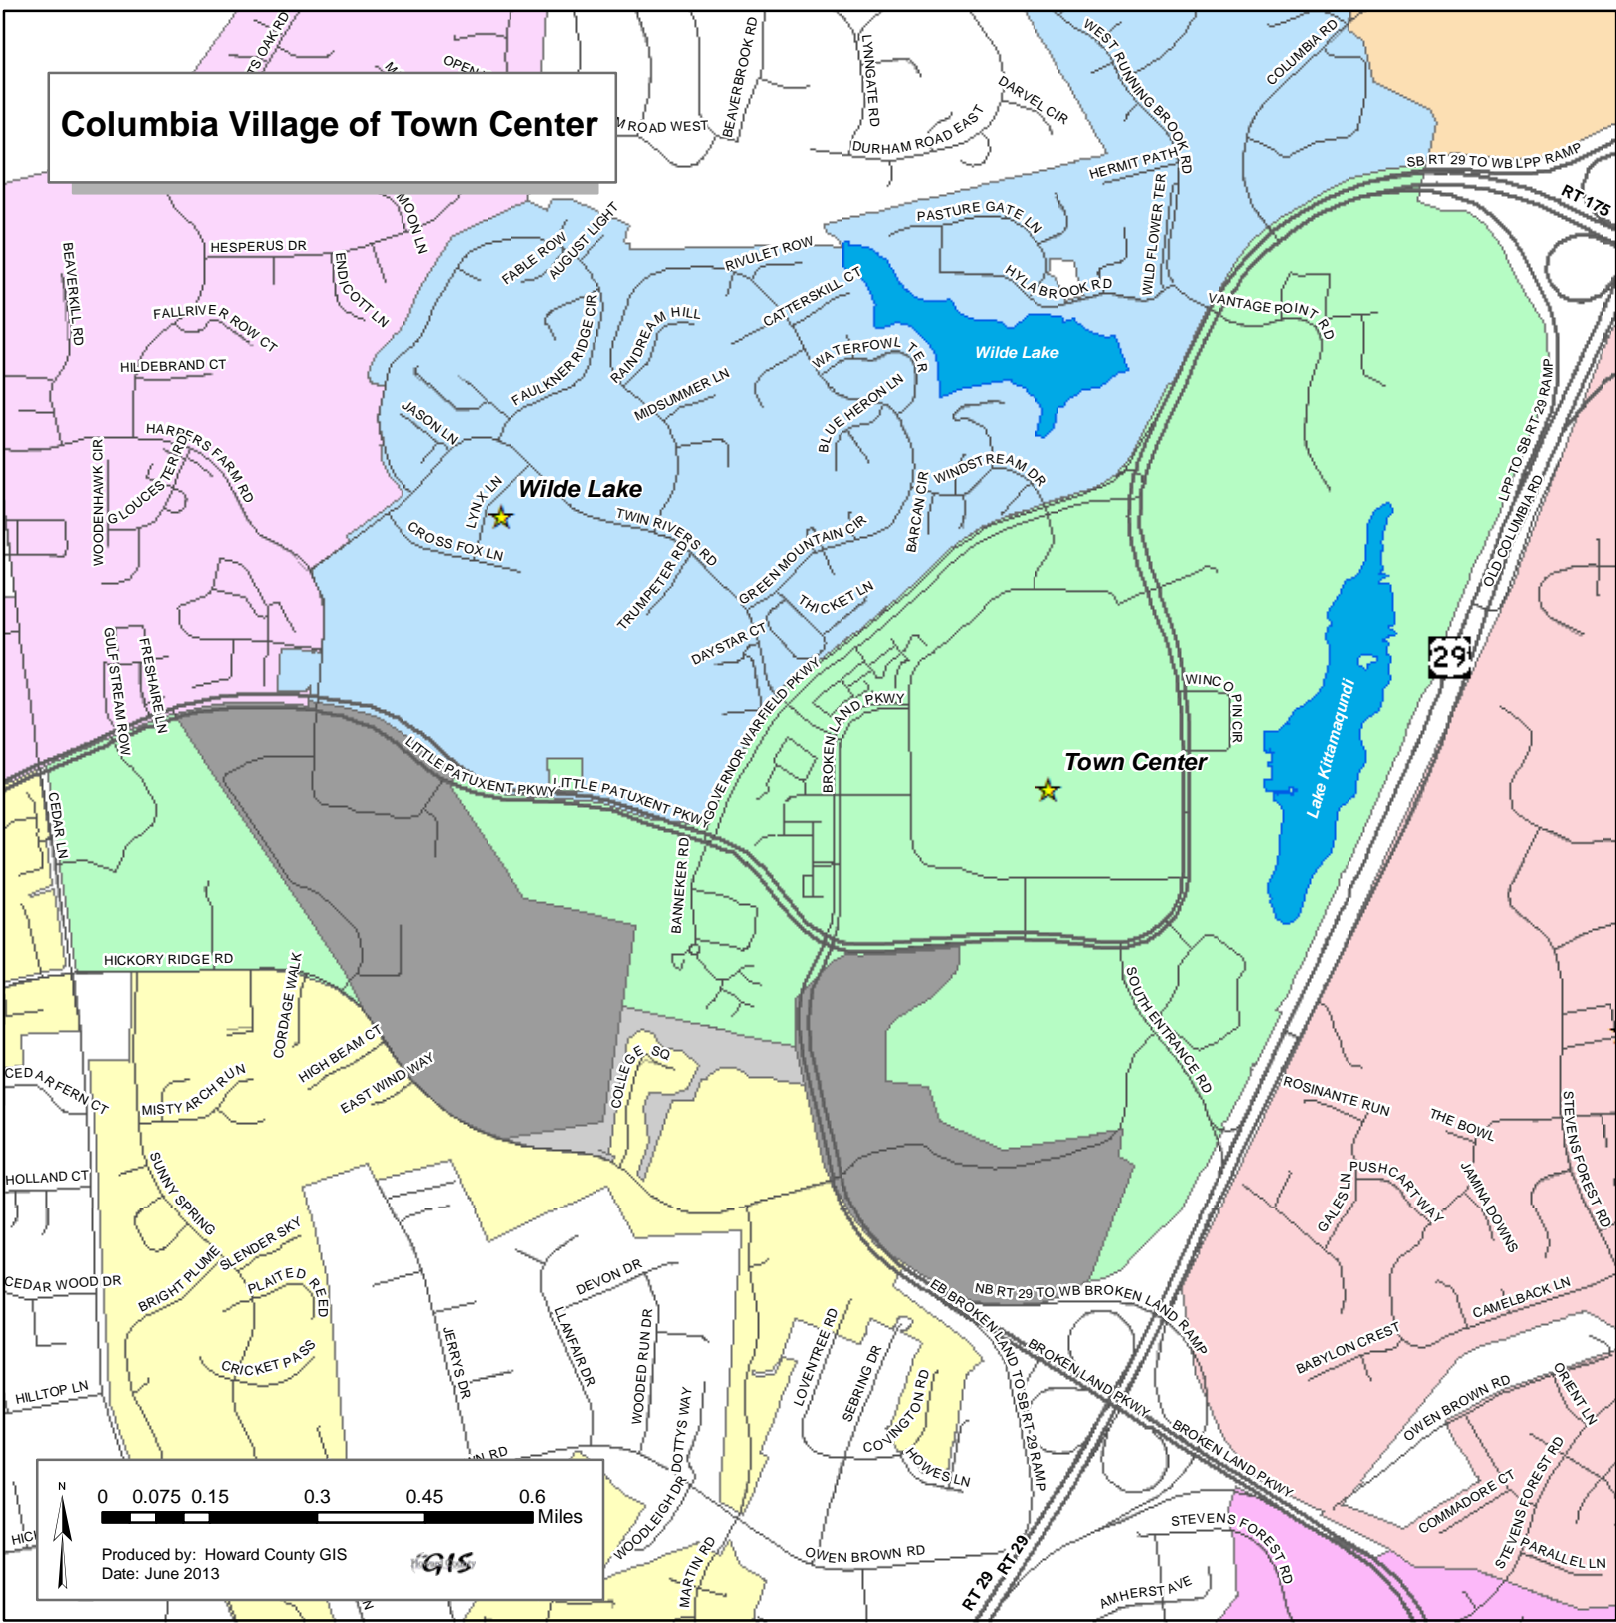

Columbia Village of Town Center

Legend

Columbia Villages

- Commercial
- Dorsey's Search
- Harper's Choice
- Hickory Ridge
- Industrial
- Kings Contrivance
- Long Reach
- Owen Brown
- Oakland Mills
- River Hill
- Town Center
- Wilde Lake

- Water Bodies
- Village Center
- Major Roads
- Other Roads

0 0.075 0.15 0.3 0.45 0.6 Miles

Produced by: Howard County GIS
Date: June 2013