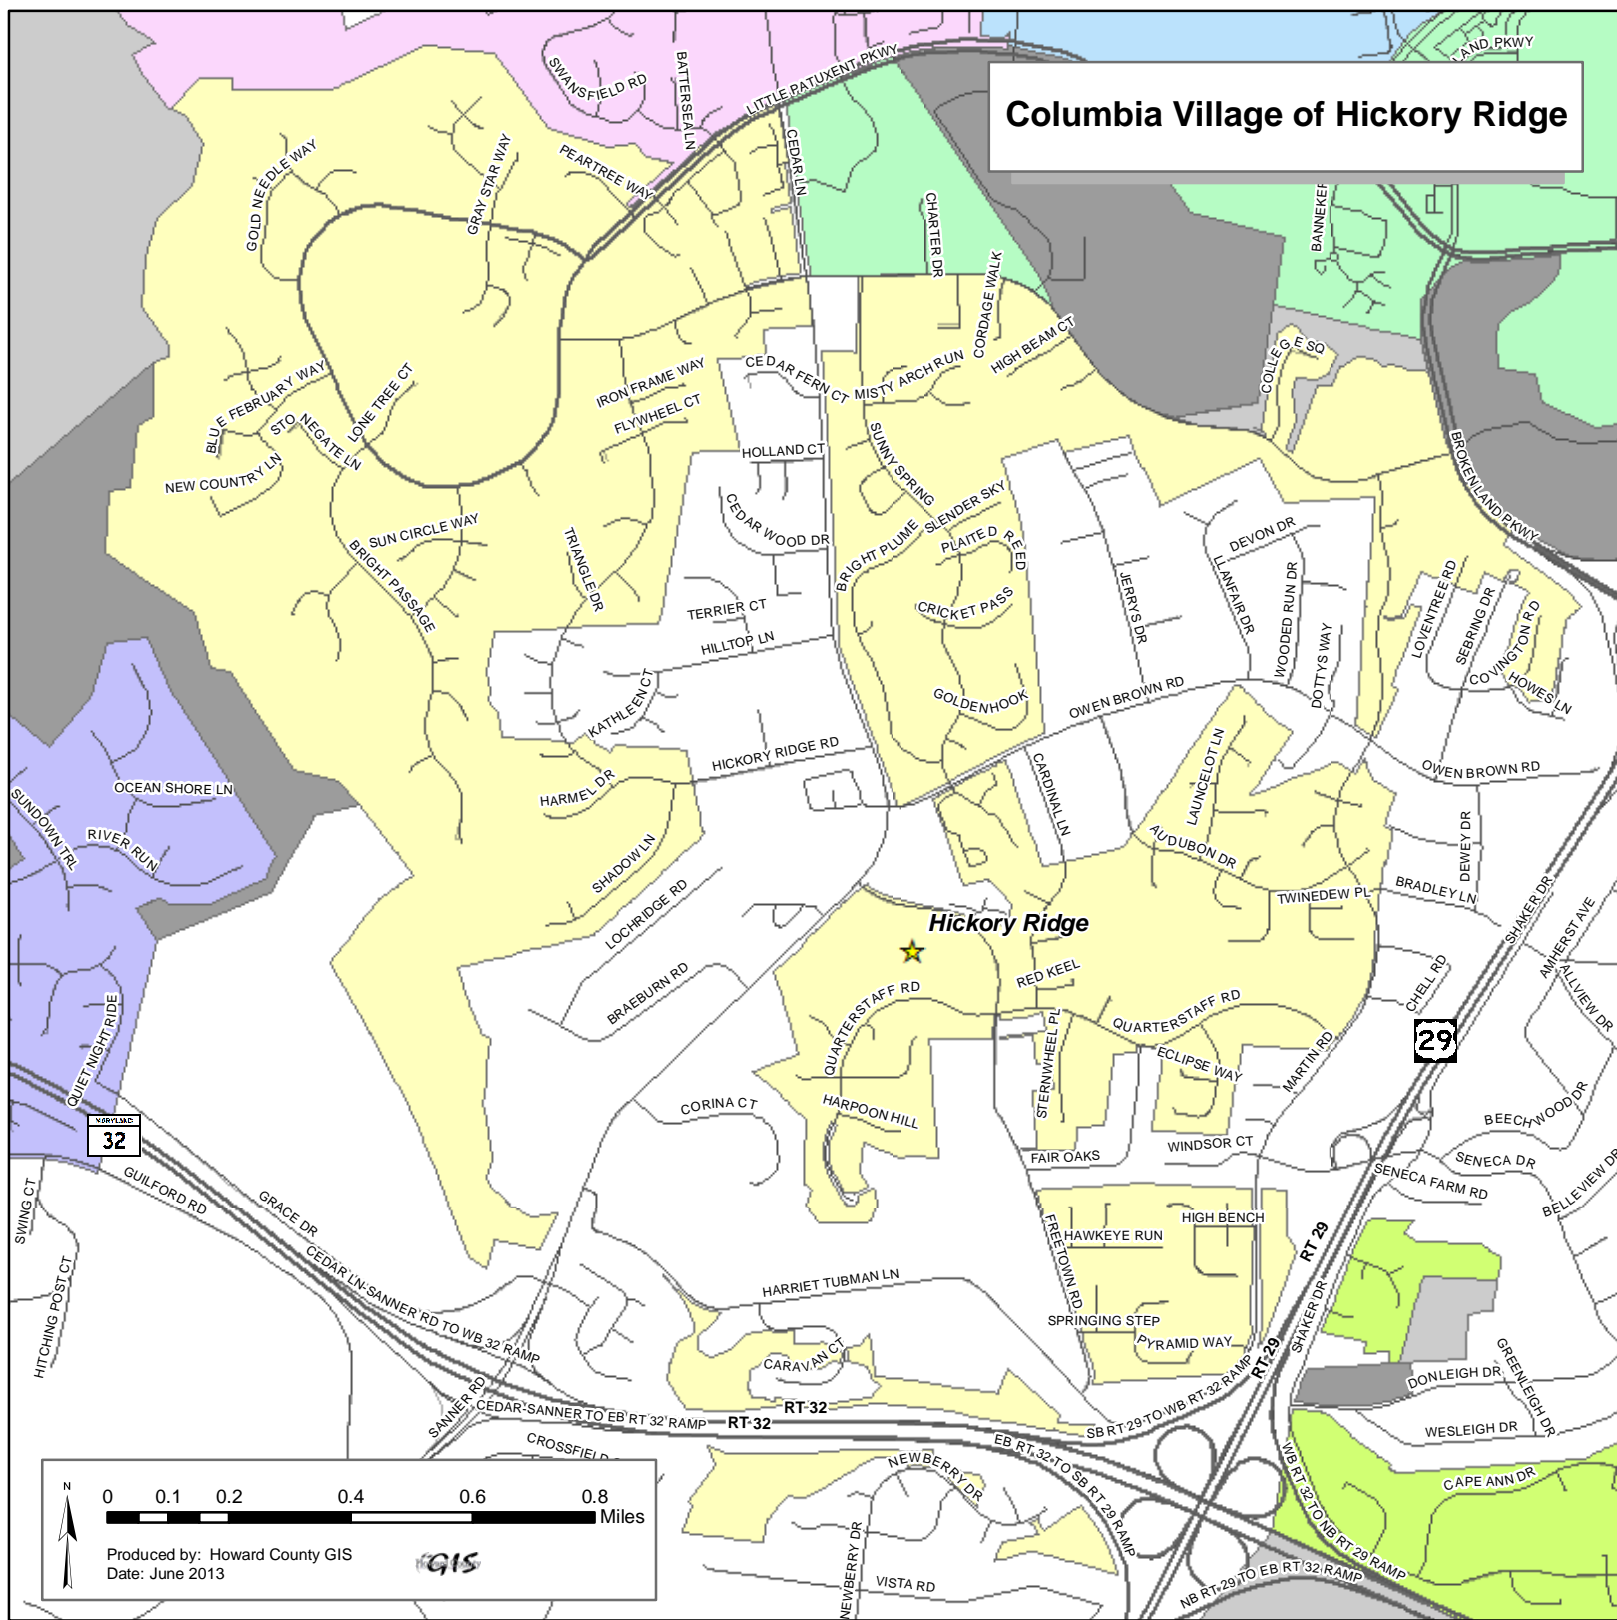

Columbia Village of Hickory Ridge

Legend

Columbia Villages

- Commercial
- Dorsey's Search
- Harper's Choice
- Hickory Ridge
- Industrial
- Kings Contrivance
- Long Reach
- Owen Brown
- Oakland Mills
- River Hill
- Town Center
- Wilde Lake

- Water Bodies
- Village Center
- Major Roads
- Other Roads