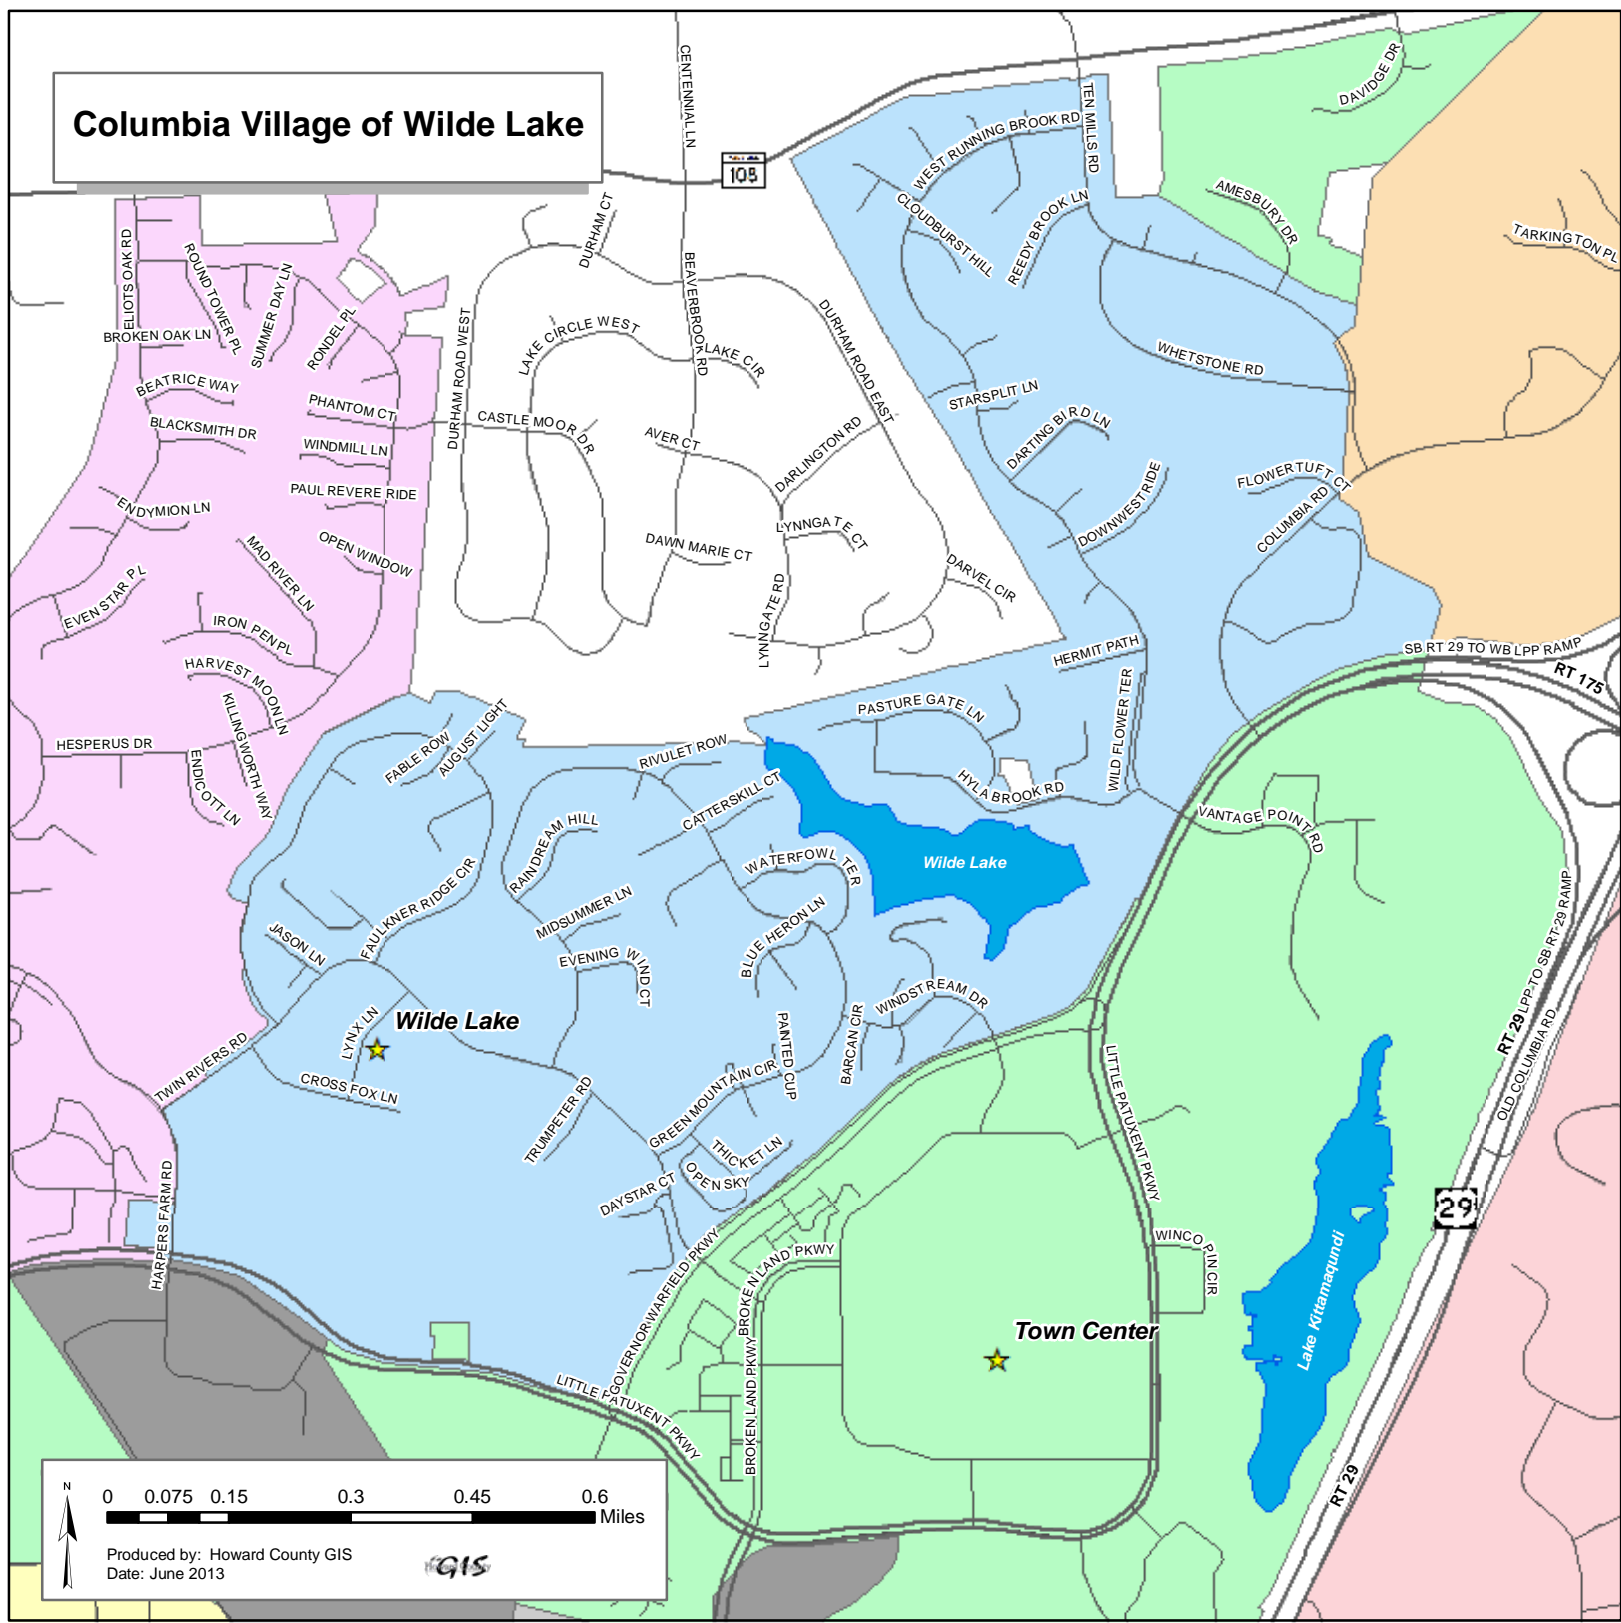

Columbia Village of Wilde Lake

Legend

Columbia Villages

- Commercial
- Dorsey's Search
- Harper's Choice
- Hickory Ridge
- Industrial
- Kings Contrivance
- Long Reach
- Owen Brown
- Oakland Mills
- River Hill
- Town Center
- Wilde Lake

- Water Bodies
- Village Center
- Major Roads
- Other Roads

0 0.075 0.15 0.3 0.45 0.6 Miles

Produced by: Howard County GIS
Date: June 2013