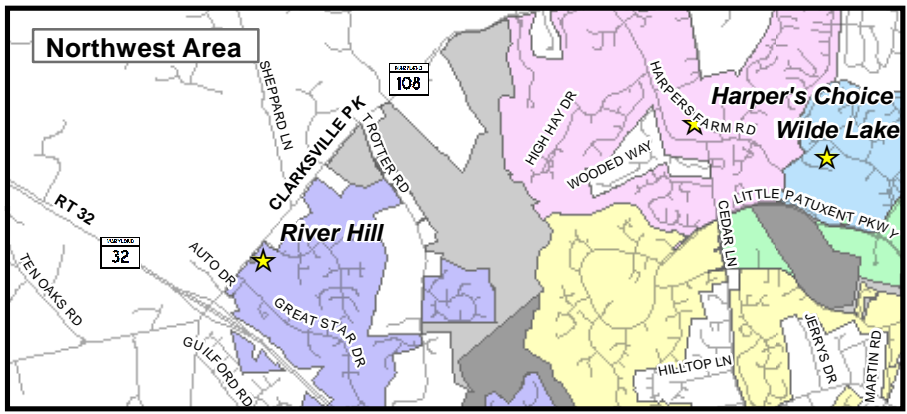

Legend

Columbia Villages

- Commercial
- Dorsey's Search
- Harper's Choice
- Hickory Ridge
- Industrial
- Kings Contrivance
- Long Reach
- Owen Brown
- Oakland Mills
- River Hill
- Town Center
- Wilde Lake

- Water Bodies
- Village Center
- Major Roads
- Other Roads

Produced by: Howard County GIS
Date: June 2013