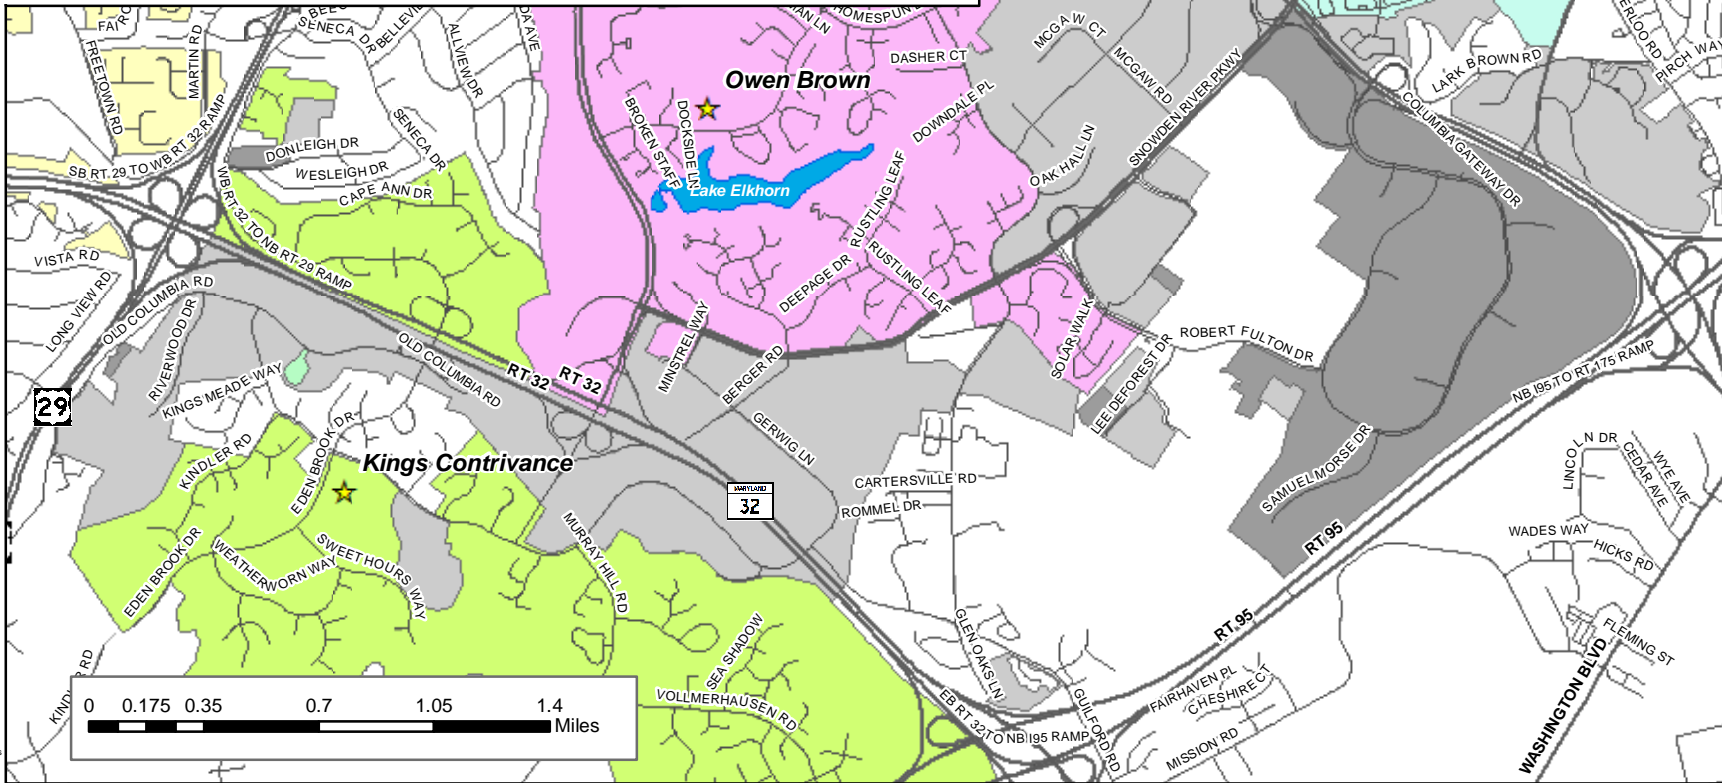

Legend

Columbia Villages

- Commercial
- Dorsey's Search
- Harper's Choice
- Hickory Ridge
- Industrial
- Kings Contrivance
- Long Reach
- Owen Brown
- Oakland Mills
- River Hill
- Town Center
- Wilde Lake

- Water Bodies
- Village Center
- Major Roads
- Other Roads

Produced by: Howard County GIS
Date: June 2013