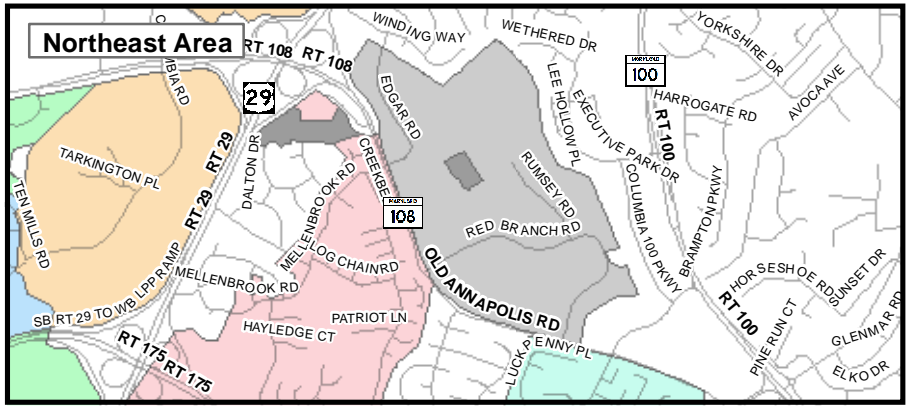

Legend

Columbia Villages

- Commercial
- Dorsey's Search
- Harper's Choice
- Hickory Ridge
- Industrial
- Kings Contrivance
- Long Reach
- Owen Brown
- Oakland Mills
- River Hill
- Town Center
- Wilde Lake

- Water Bodies
- Village Center
- Major Roads
- Other Roads

Produced by: Howard County GIS
Date: June 2013