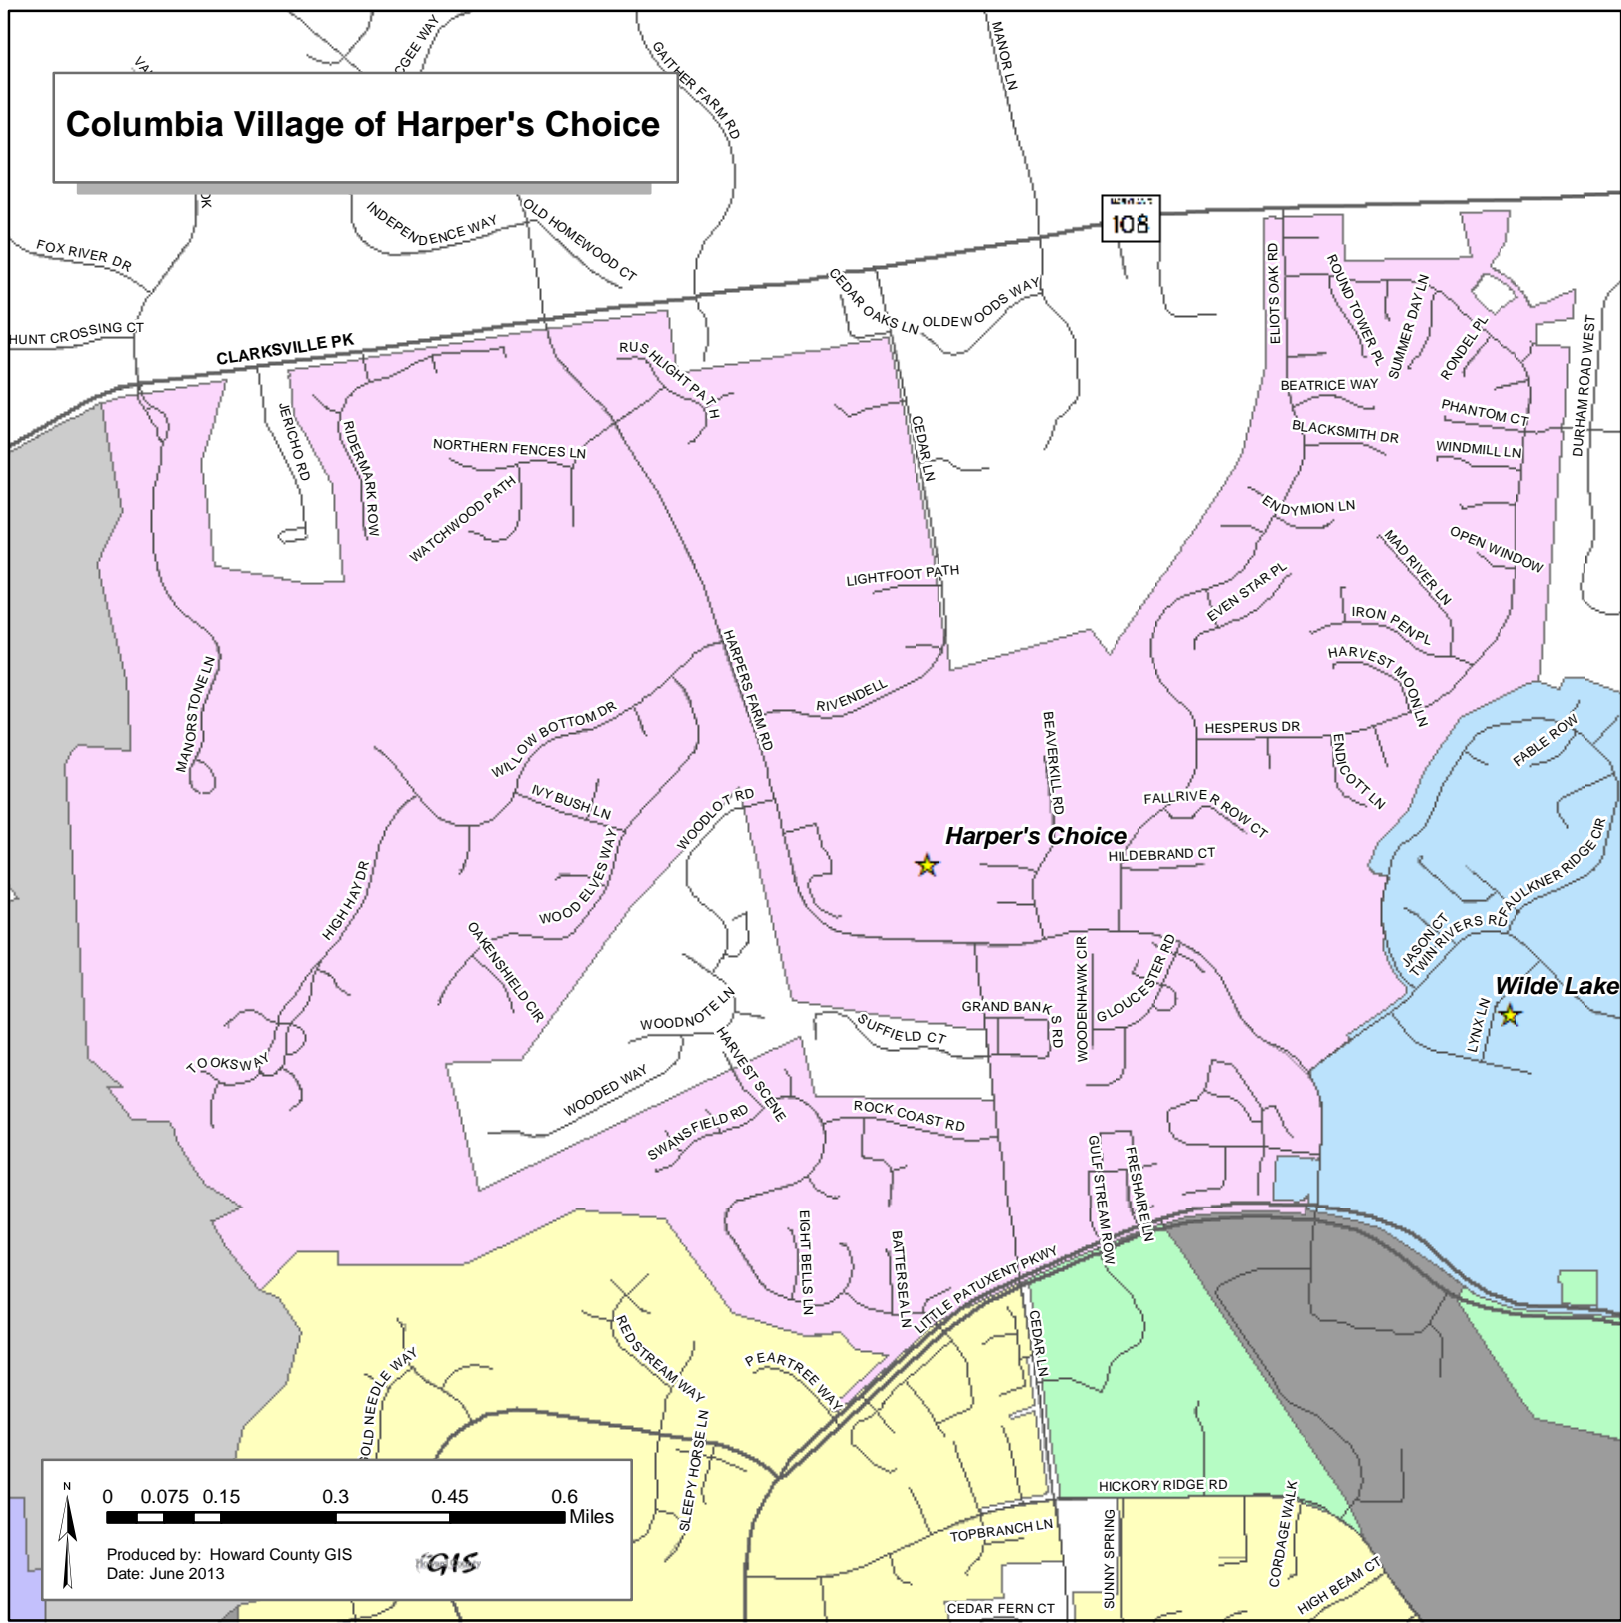

Columbia Village of Harper's Choice

Legend

Columbia Villages

- Commercial
- Dorsey's Search
- Harper's Choice
- Hickory Ridge
- Industrial
- Kings Contrivance
- Long Reach
- Owen Brown
- Oakland Mills
- River Hill
- Town Center
- Wilde Lake

- Water Bodies
- Village Center
- Major Roads
- Other Roads

0 0.075 0.15 0.3 0.45 0.6 Miles

Produced by: Howard County GIS
Date: June 2013