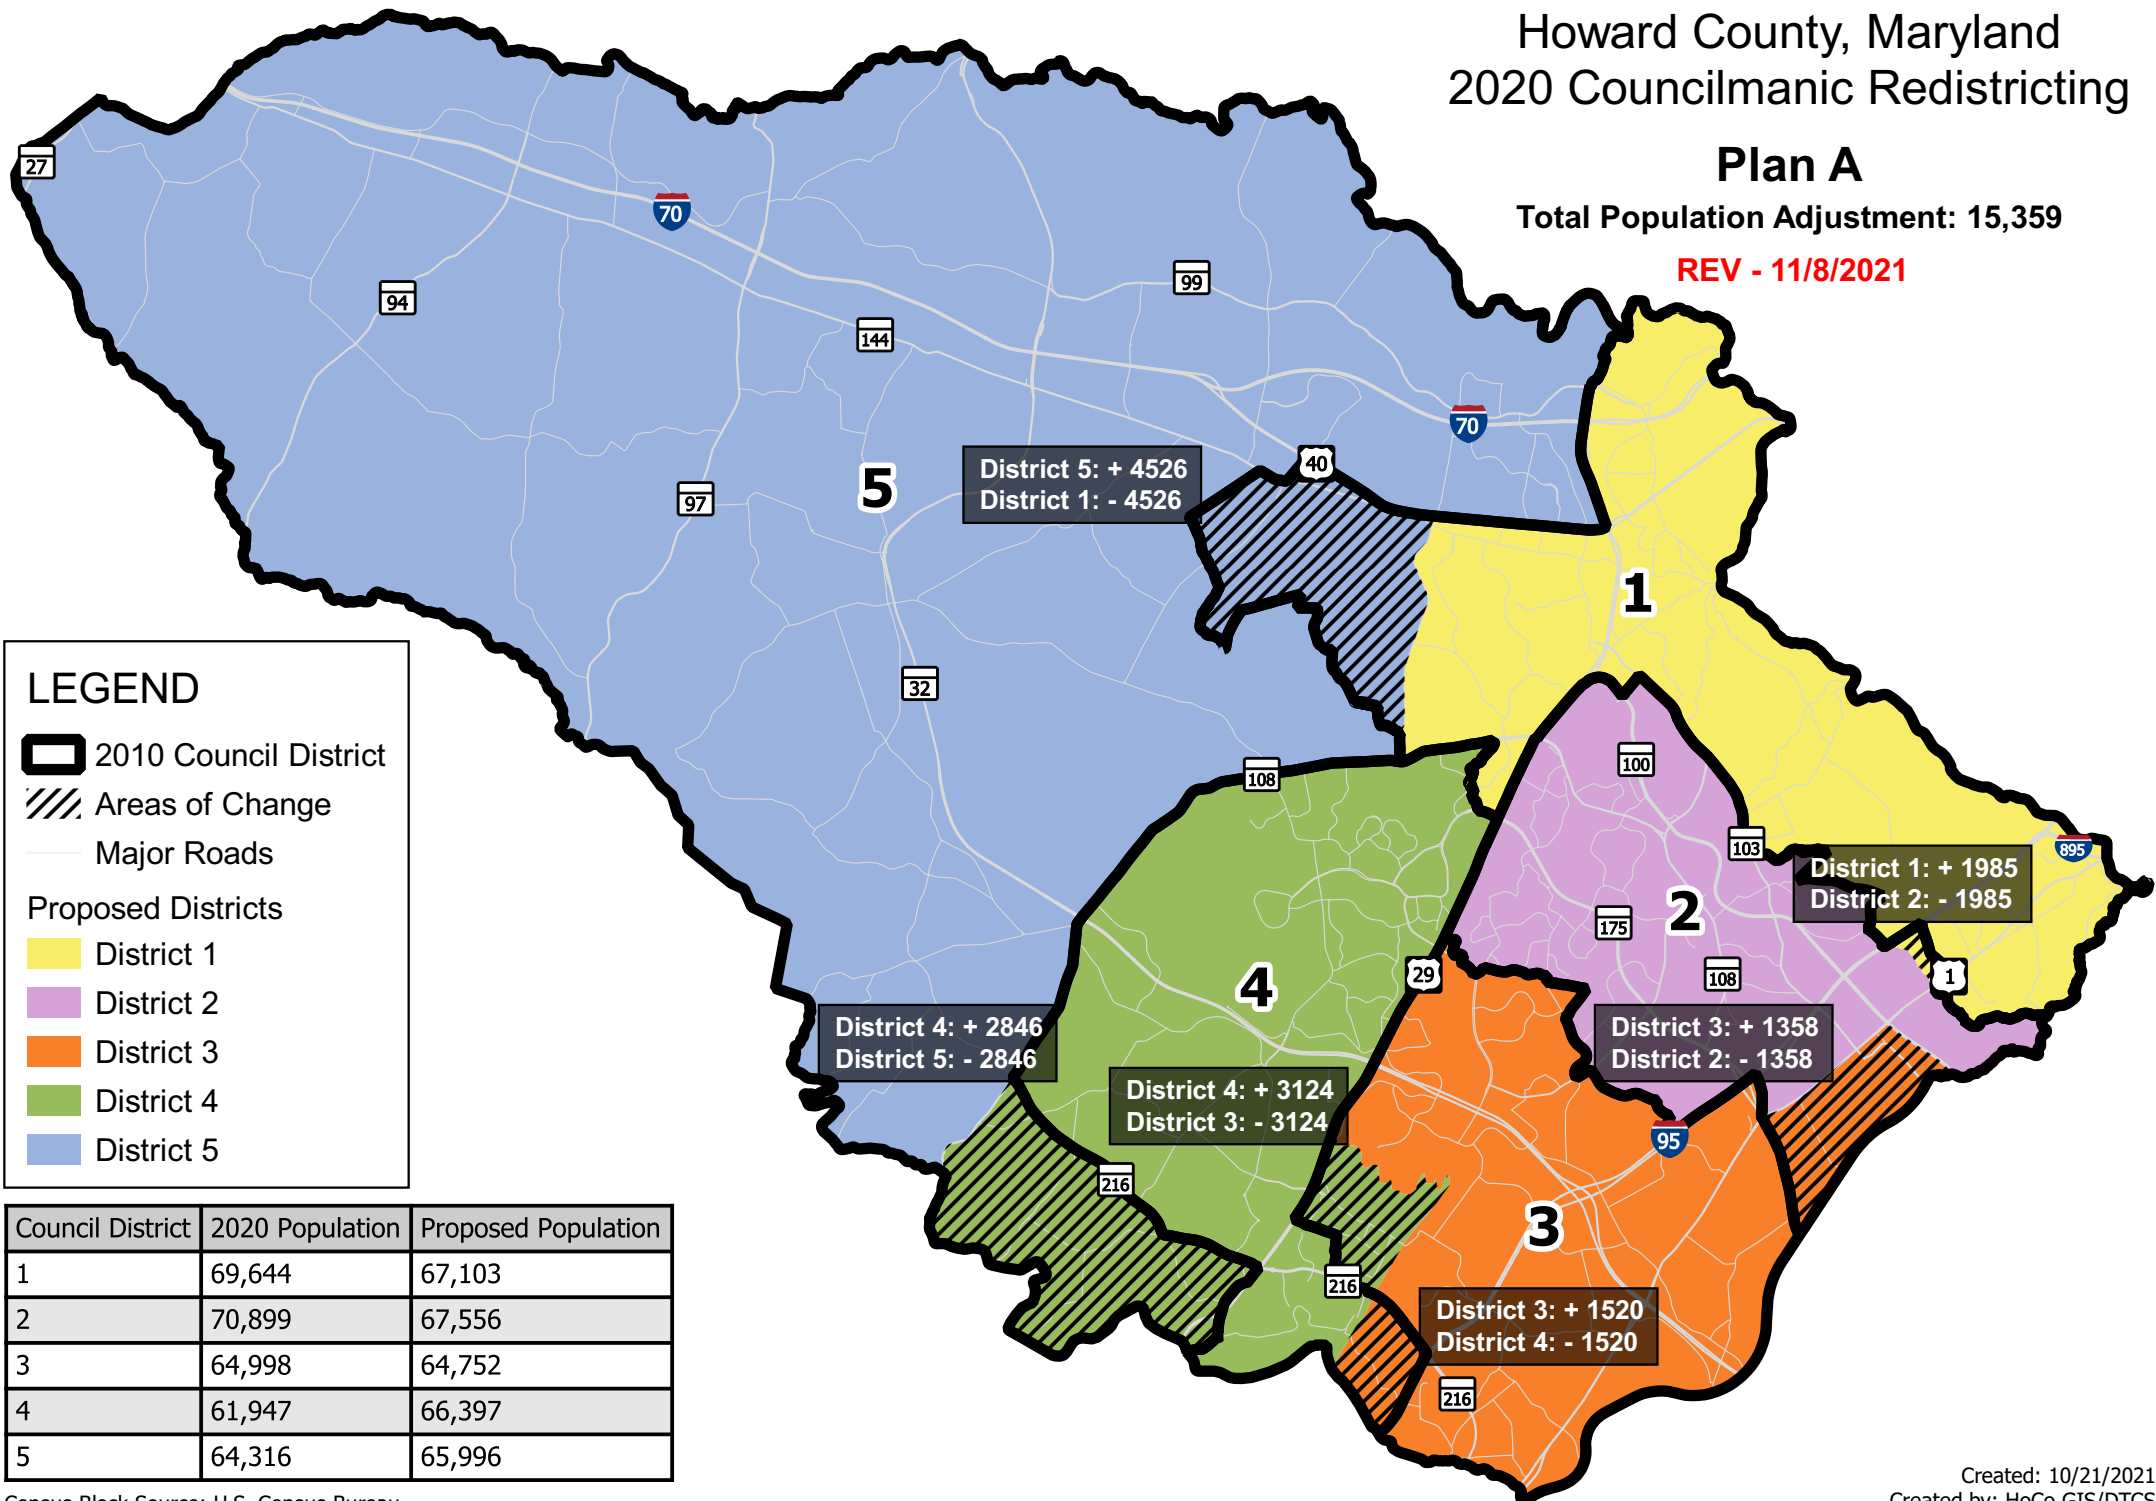

Howard County, Maryland 2020 Councilmanic Redistricting

Plan A

Total Population Adjustment: 15,359

REV - 11/8/2021

LEGEND

- 2010 Council District
- Areas of Change
- Major Roads
- Proposed Districts
- District 1
- District 2
- District 3
- District 4
- District 5

Council District	2020 Population	Proposed Population
1	69,644	67,103
2	70,899	67,556
3	64,998	64,752
4	61,947	66,397
5	64,316	65,996