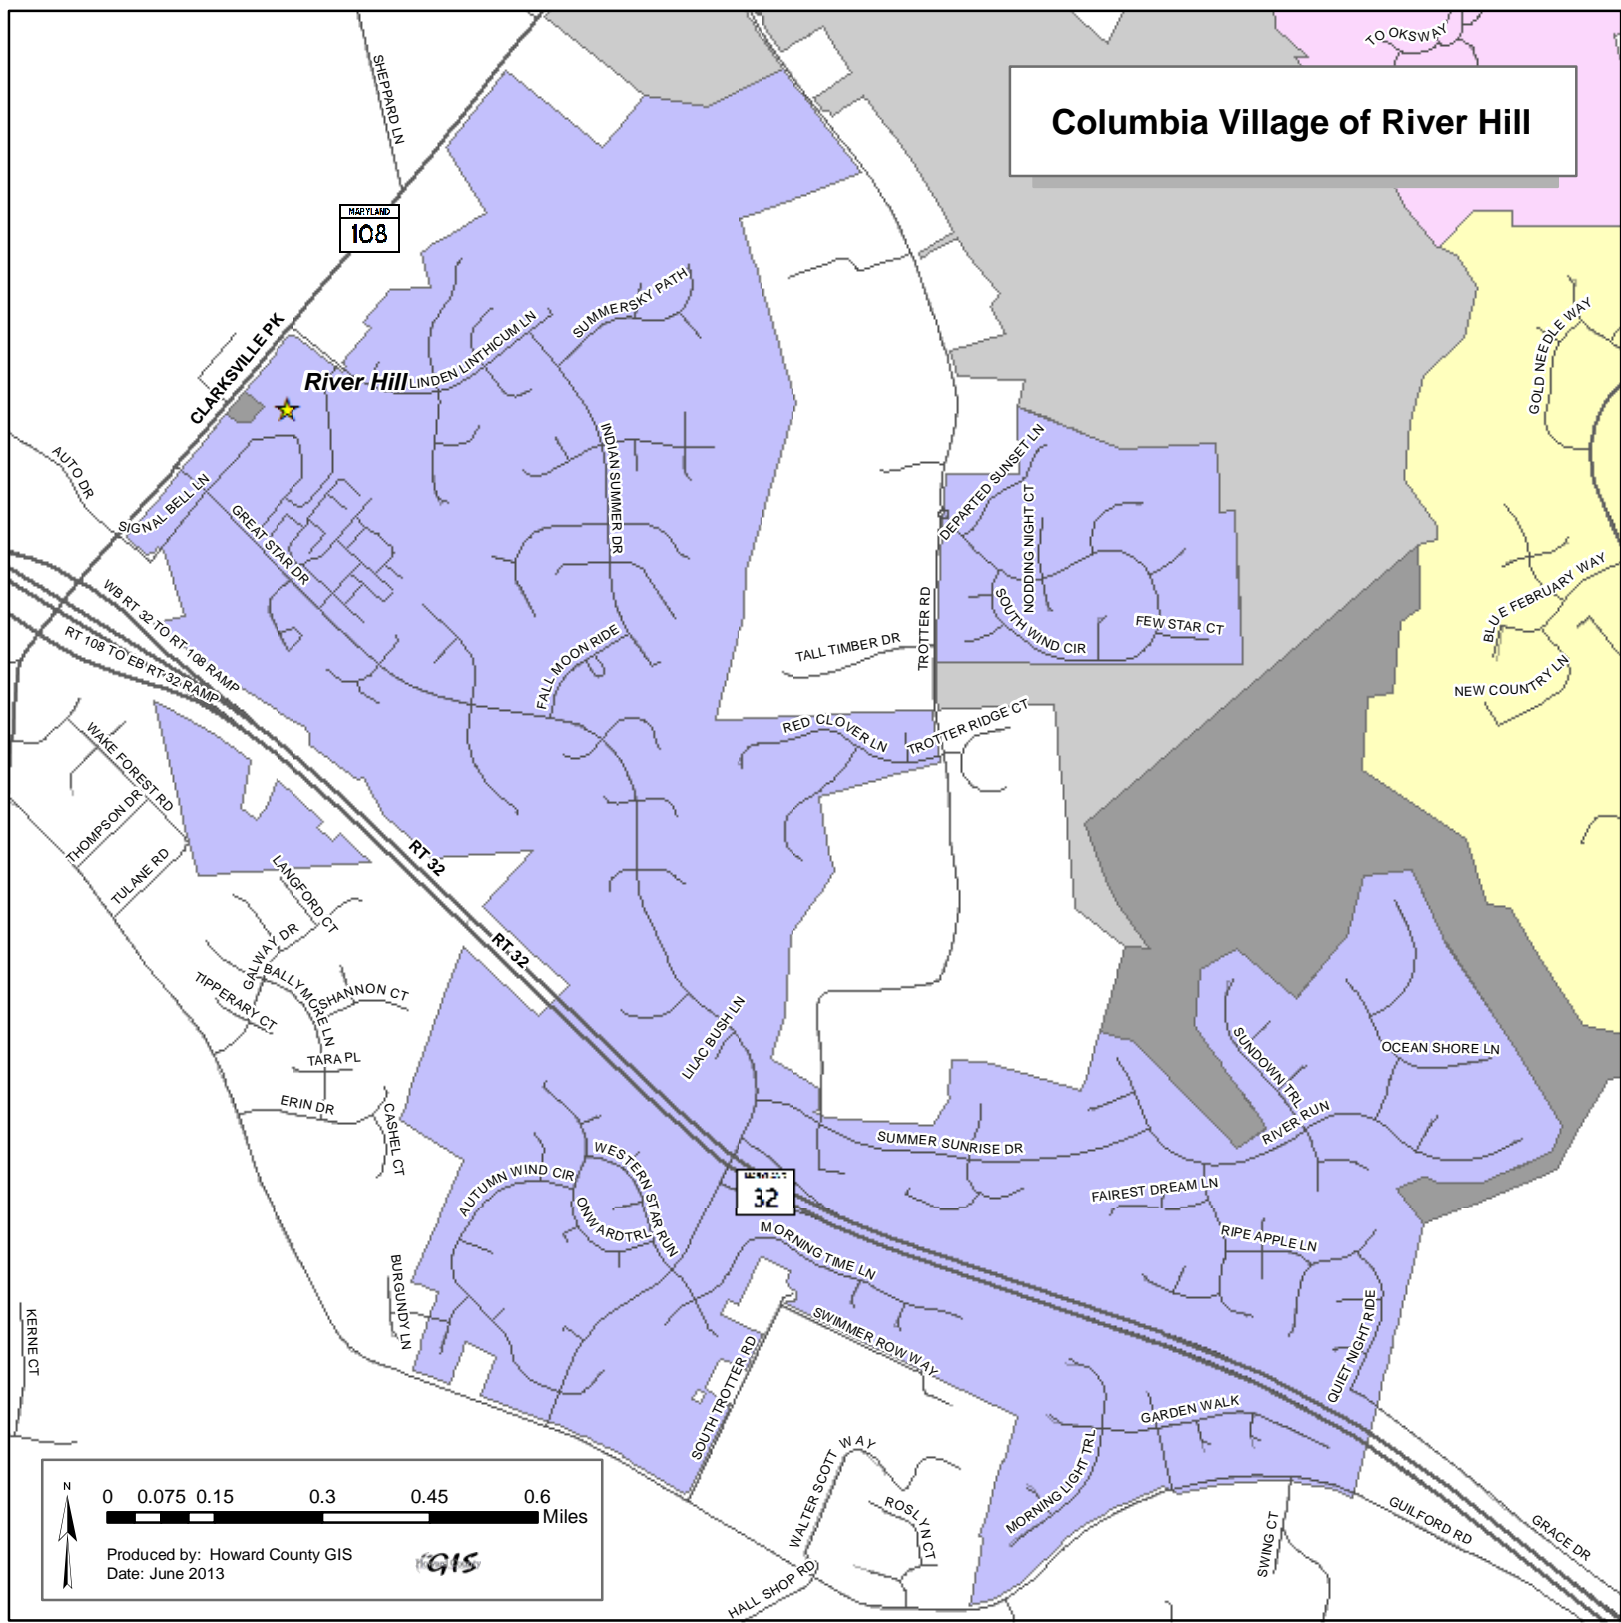

Columbia Village of River Hill

Legend

Columbia Villages

- Commercial
- Dorsey's Search
- Harper's Choice
- Hickory Ridge
- Industrial
- Kings Contrivance
- Long Reach
- Owen Brown
- Oakland Mills
- River Hill
- Town Center
- Wilde Lake

- Water Bodies
- Village Center
- Major Roads
- Other Roads

0 0.075 0.15 0.3 0.45 0.6 Miles

Produced by: Howard County GIS
Date: June 2013