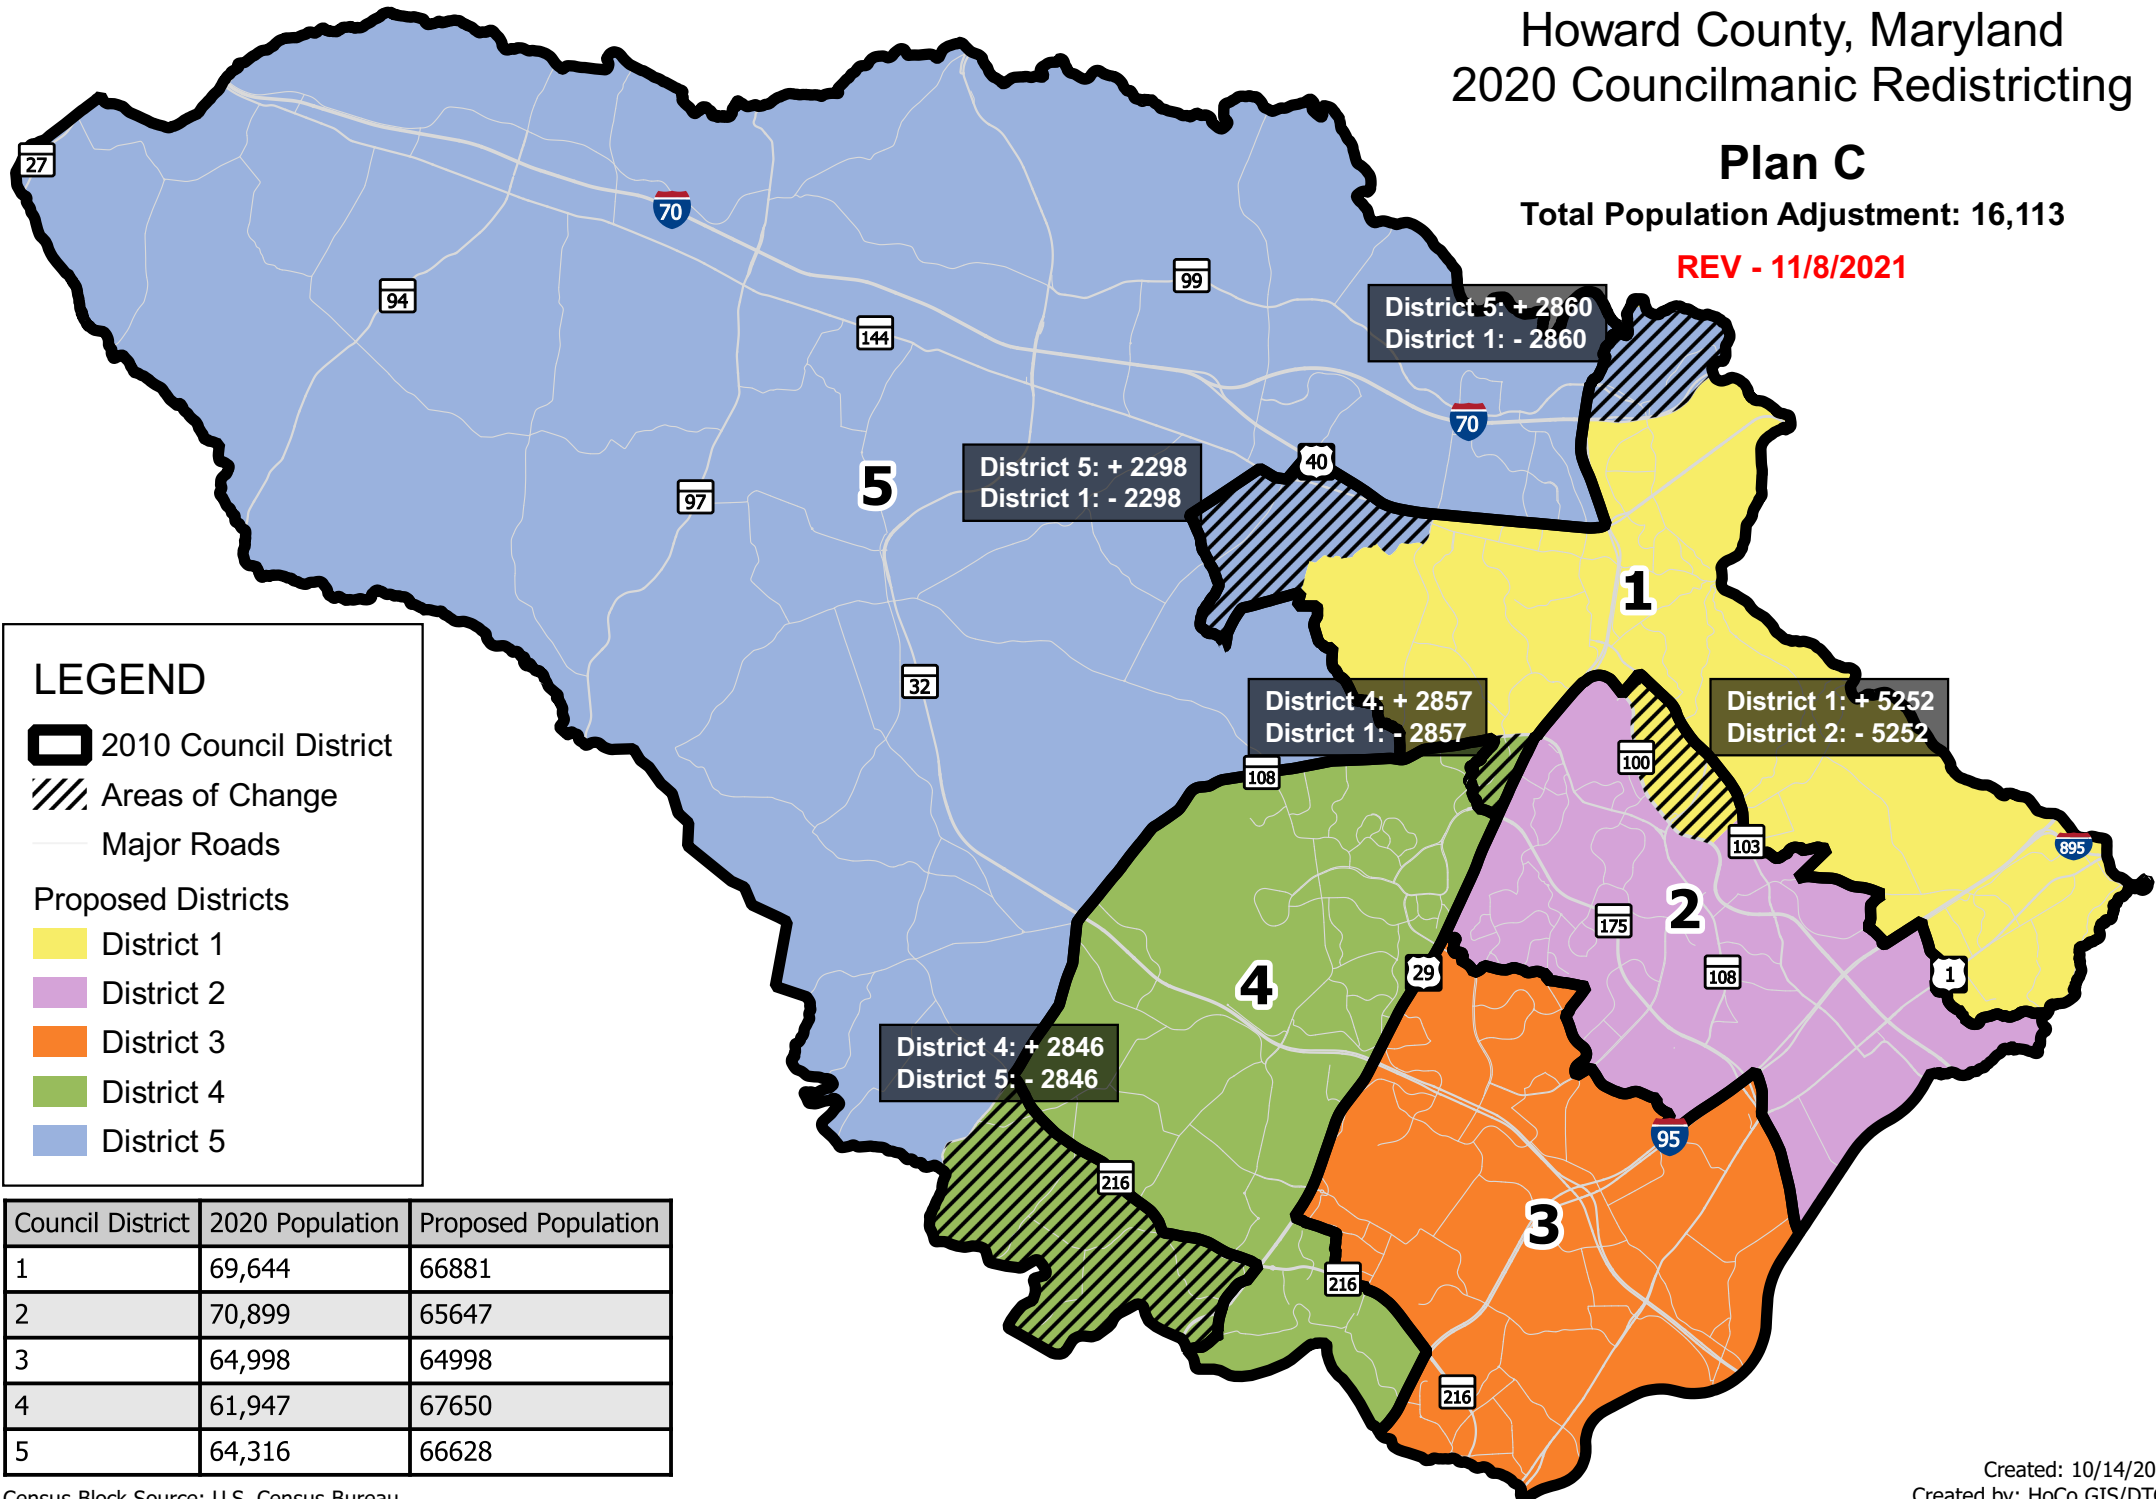

Howard County, Maryland 2020 Councilmanic Redistricting

Plan C

Total Population Adjustment: 16,113

REV - 11/8/2021

LEGEND

2010 Council District

Areas of Change

Major Roads

Proposed Districts

District 1

District 2

District 3

District 4

District 5

Council District	2020 Population	Proposed Population
1	69,644	66881
2	70,899	65647
3	64,998	64998
4	61,947	67650
5	64,316	66628